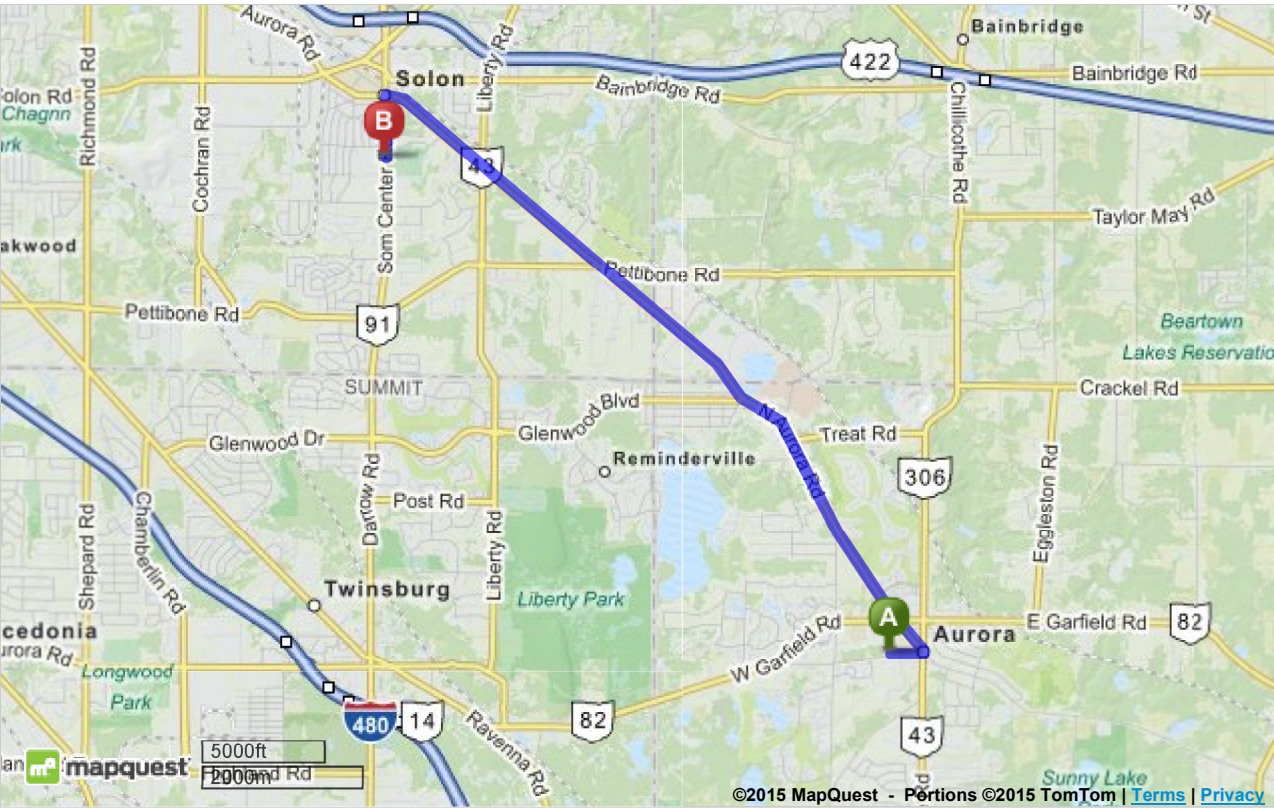

1. Start out going **east** on **W Pioneer Trl** toward **S Chillicothe Rd / OH-43**. [Map](#)

0.3 Mi

0.3 Mi Total

2. Turn **left** onto **S Chillicothe Rd / OH-43**. [Map](#)

0.04 Mi

0.3 Mi Total

Church In Aurora is on the left

If you are on E Pioneer Trl and reach Willard Rd you've gone about 0.2 miles too far

3. Turn **slight left** onto **S Aurora Rd / OH-43**. [Map](#)

7.0 Mi

7.3 Mi Total

Church In Aurora is on the left

If you are on S Chillicothe Rd and reach Maple Ln you've gone about 0.1 miles too far

4. Turn **left** onto **Som Center Rd / OH-91**. [Map](#)

0.5 Mi

7.9 Mi Total

Som Center Rd is 0.3 miles past Clearwater Ct

State Farm Insurance is on the corner

If you reach Solon Blvd you've gone about 0.2 miles too far

5. **6679 SOM CENTER RD** is on the **left**. [Map](#)

Your destination is just past Portz Pkwy

If you reach Craemer Dr you've gone about 0.1 miles too far

6679 Som Center Rd, Solon, OH 44139-4270

Total Travel Estimate: 7.88 miles - about 14 minutes